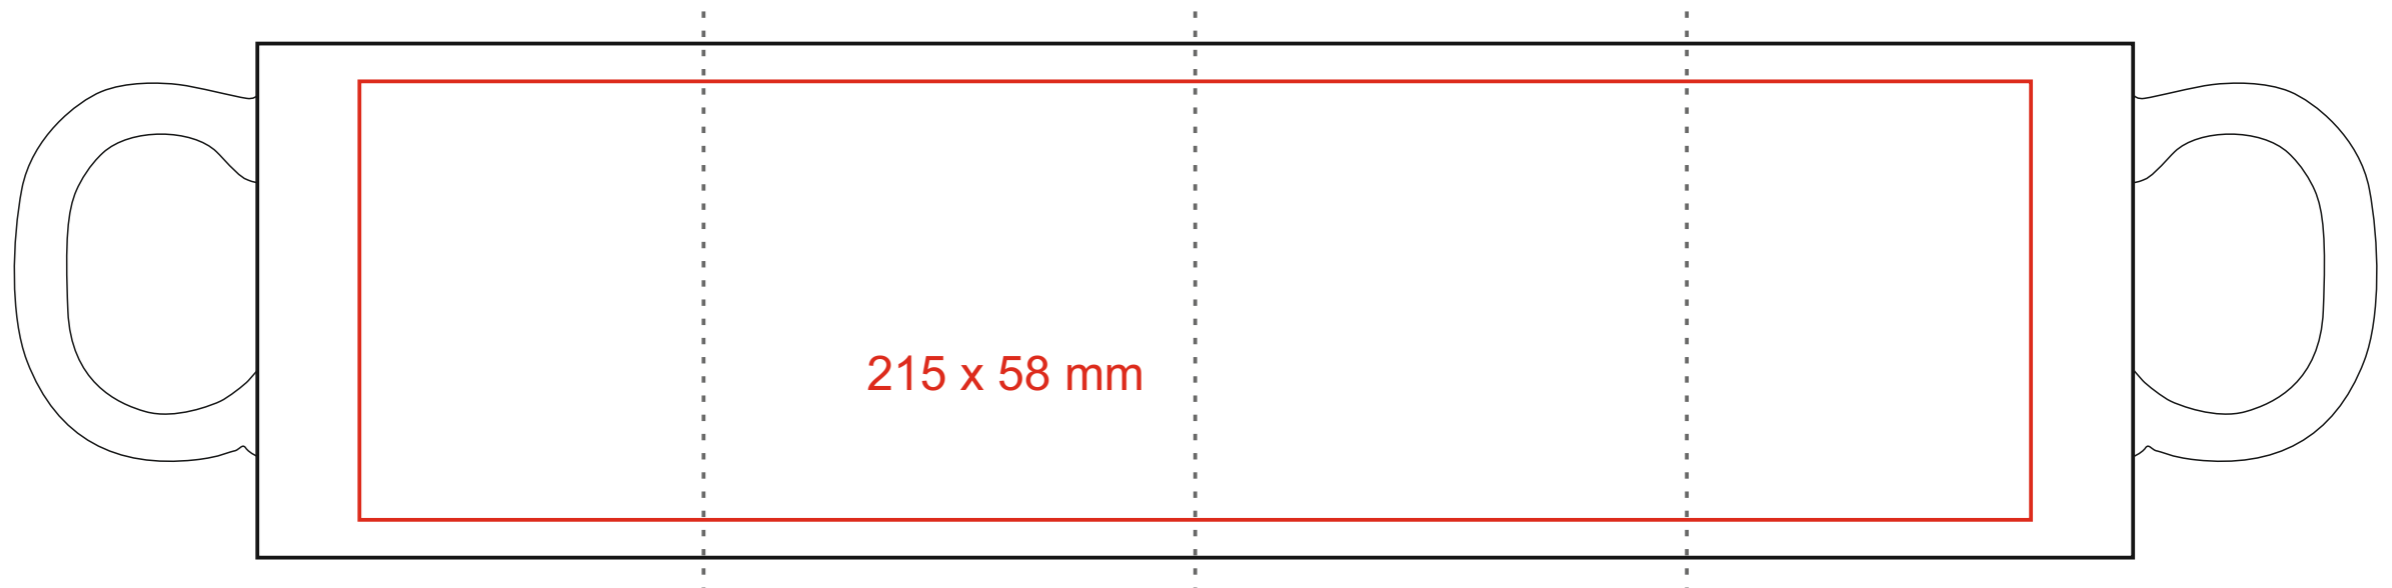

M_578 Velo Art. Solid

220 ml / h: 68 mm / Ø 83 mm

*In the case of projects for transfer print running outside of the standard print area, please contact our sales department.

[How to prepare print material](#)

meaning

— Master Sublimation